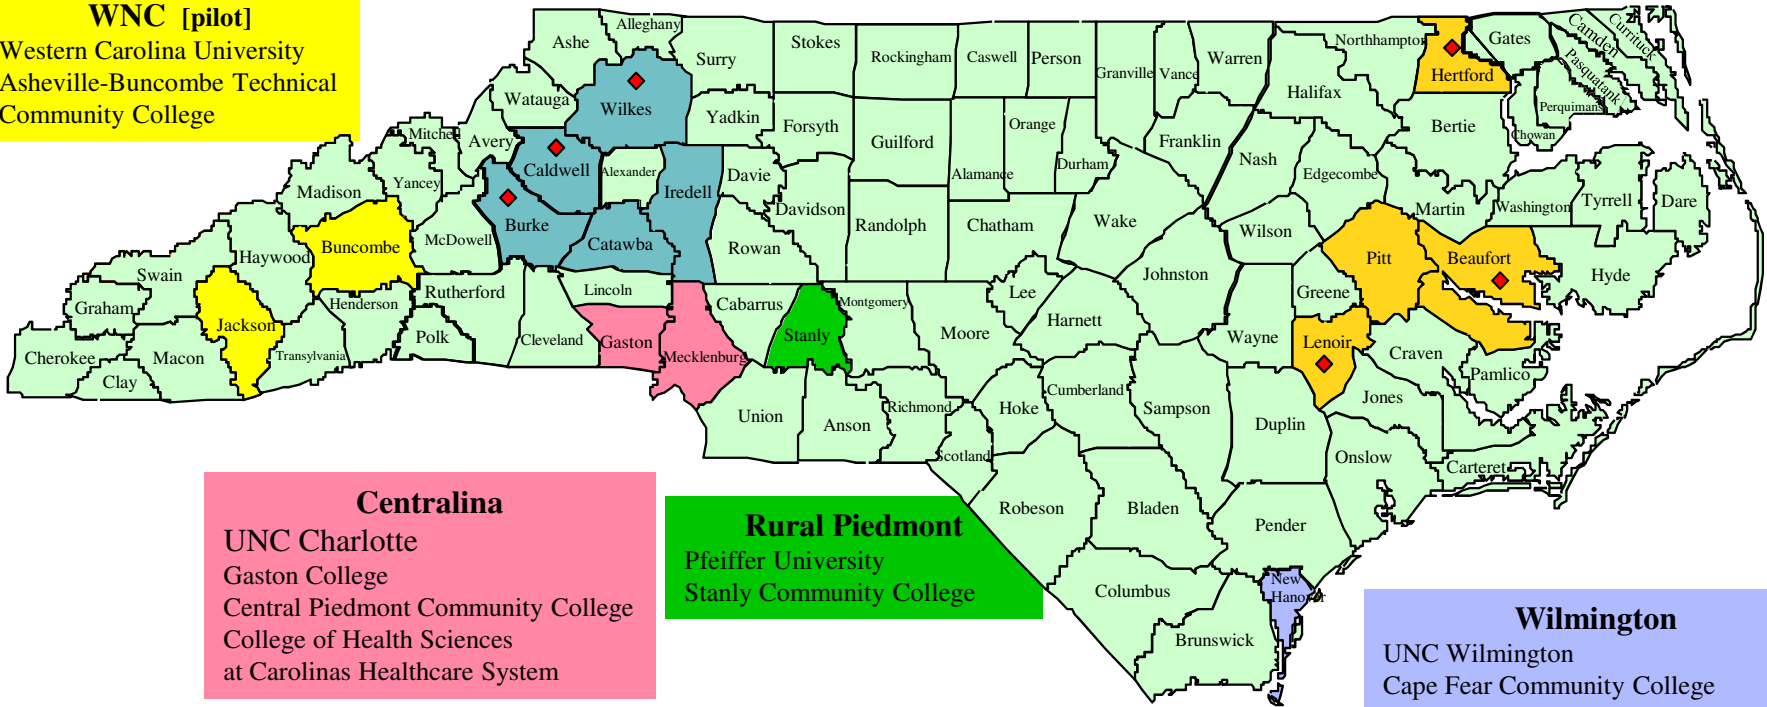

Regional RIBN Collaboratives

Hickory
 Lenoir-Rhyne University
 Western Piedmont Community College
 Wilkes Community College
 Caldwell Community College
 Catawba Valley Community College
 Mitchell Community College

Eastern North Carolina
 East Carolina University
 Lenoir Community College
 Beaufort Community College
 Roanoke-Chowan Community College
 Pitt County Community College

◆ Tier One Counties

WNC [pilot]
 Western Carolina University
 Asheville-Buncombe Technical
 Community College

Centralina
 UNC Charlotte
 Gaston College
 Central Piedmont Community College
 College of Health Sciences
 at Carolinas Healthcare System

Rural Piedmont
 Pfeiffer University
 Stanly Community College

Wilmington
 UNC Wilmington
 Cape Fear Community College